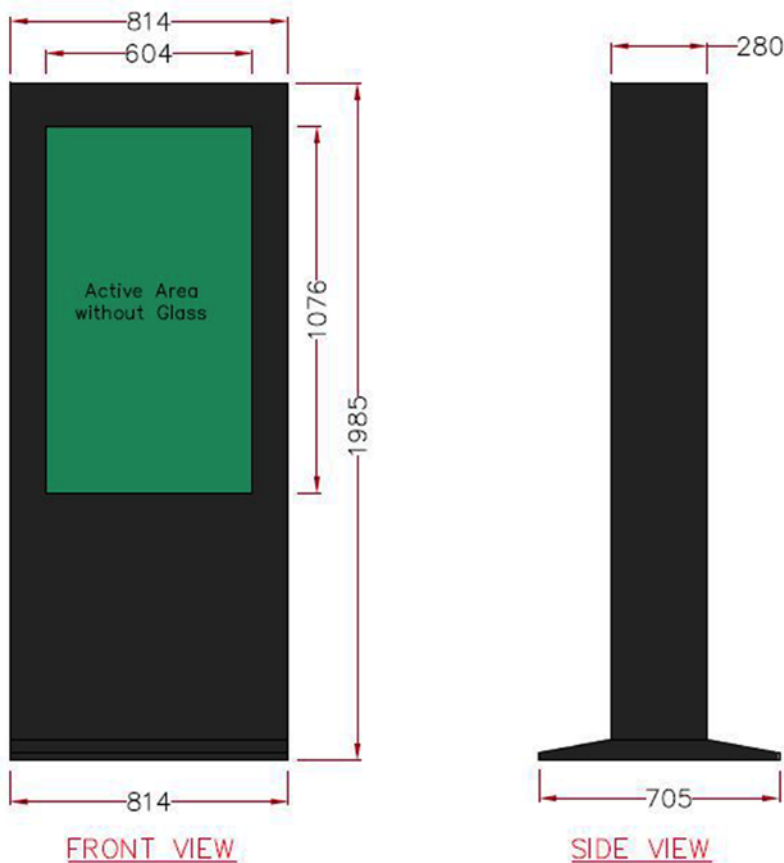

Display

Screen Size	49"
Panel Technology	IPS
Aspect Ratio	16 : 9
Native Resolution	3,840 x 2,160 (UHD, RGB)
Brightness (Typ.)	350 cd/m²
Contrast Ratio	1,100:1
Viewing Angle (H x V)	178 x 178
Response Time	8ms (G to G)
Surface Treatment (Haze)	Haze 3%
Life Time (Typ.)	50,000 Hrs
Operation Hours	18 Hrs
Orientation	Portrait

Panel Parameter

Dimensions(mm)	814 (w) x 1985 (h) x 705 (d)
Finish	Black

Power

Power Supply	100-240V~, 50/60Hz
Power Type	Built-In Power
Power Consumption	Typ. / Max. 85W / 120W Smart Energy Saving 65W

Weight and dimensions are approximate. Specifications and design are subject to change without notice. This product may be subject to export control regulations.

* Only for display