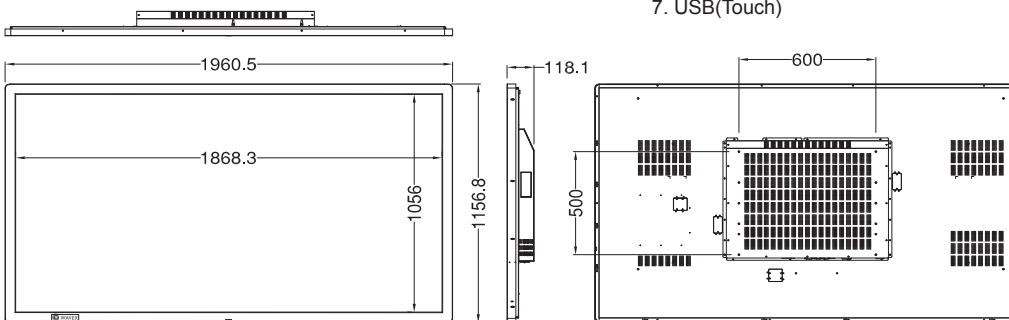

Display - WT-GLED8410

Diagonal size	84 inch
Glass type	5mm, AG glass
Panel resolution	3840 x 2160
Native resolution	3840 x 2160
Brightness	350 nits
Contrast ratio	1600:1
Response time (grey to grey)	5ms
Aspect ratio	16:9
Display colours	1.06B
Viewing angle horizontal / vertical	178°/178°
Pixel pitch (mm)	0.4845(H) x 0.4845(V)
Back light unit	LED
Back light life	50,000 hrs

Connectivity

Video input (analogue)	VGA x1
Video input (digital)	HDMI x1(UHD),HDMI x2(FHD), DVI x1, Display Port(UHD)
Audio input	Audio x1 (3.5mm mini jack)
USB (for touch)	USB x1
USB (for media devices)	USB x1
Communication input port	RS-232, Remote Handset
Network	Ethernet/LAN(RJ45)

Features

Video	Color temp.	Standard, Dynamic, Mild, User
	Progressive scan	Yes
Sound	Sound	User(Treble/Bass)/Standard/Music/ Movie/Sports
	Output	10W x2
	Built-in speakers	10W x2
Function	Languages	English, German, Spanish, French, Italian, Dutch, Russian, Swedish, Chinese
	Auto ambience detection	Auto Ambient Light Detection
	IPC Slot Available	Yes(External)

Dimension